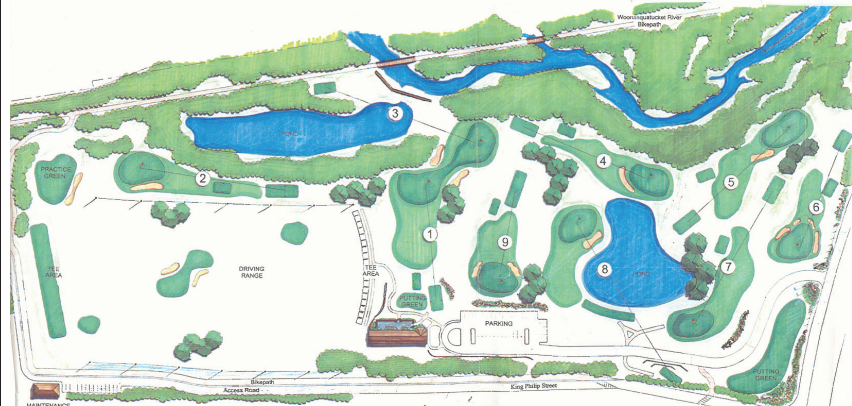

BUTTON HOLE SHORT COURSE AND TEACHING CENTER

HOLE	1	2	3	4	5	6	7	8	9	OUT	HDCP	NET
BLUE	90	134	130	107	89	79	111	142	90	972		
WHITE	78	105	33	79	66	50	77	92	71	651		
(1)												
(2)												
HDCP-BLUE	9	3	2	4	7	8	5	1	6			
HDCP-WHITE	8	2	9	3	5	6	4	1	7			
(1)												
(2)												
+ or -												
PAR	3	3	3	3	3	3	3	3	3	27		

Blue yardages are measured from RIGA markers to the center of the green.
Hole #3 is measured from the center of the tee mat to center of the green.

“Lessons in life through lessons in golf”